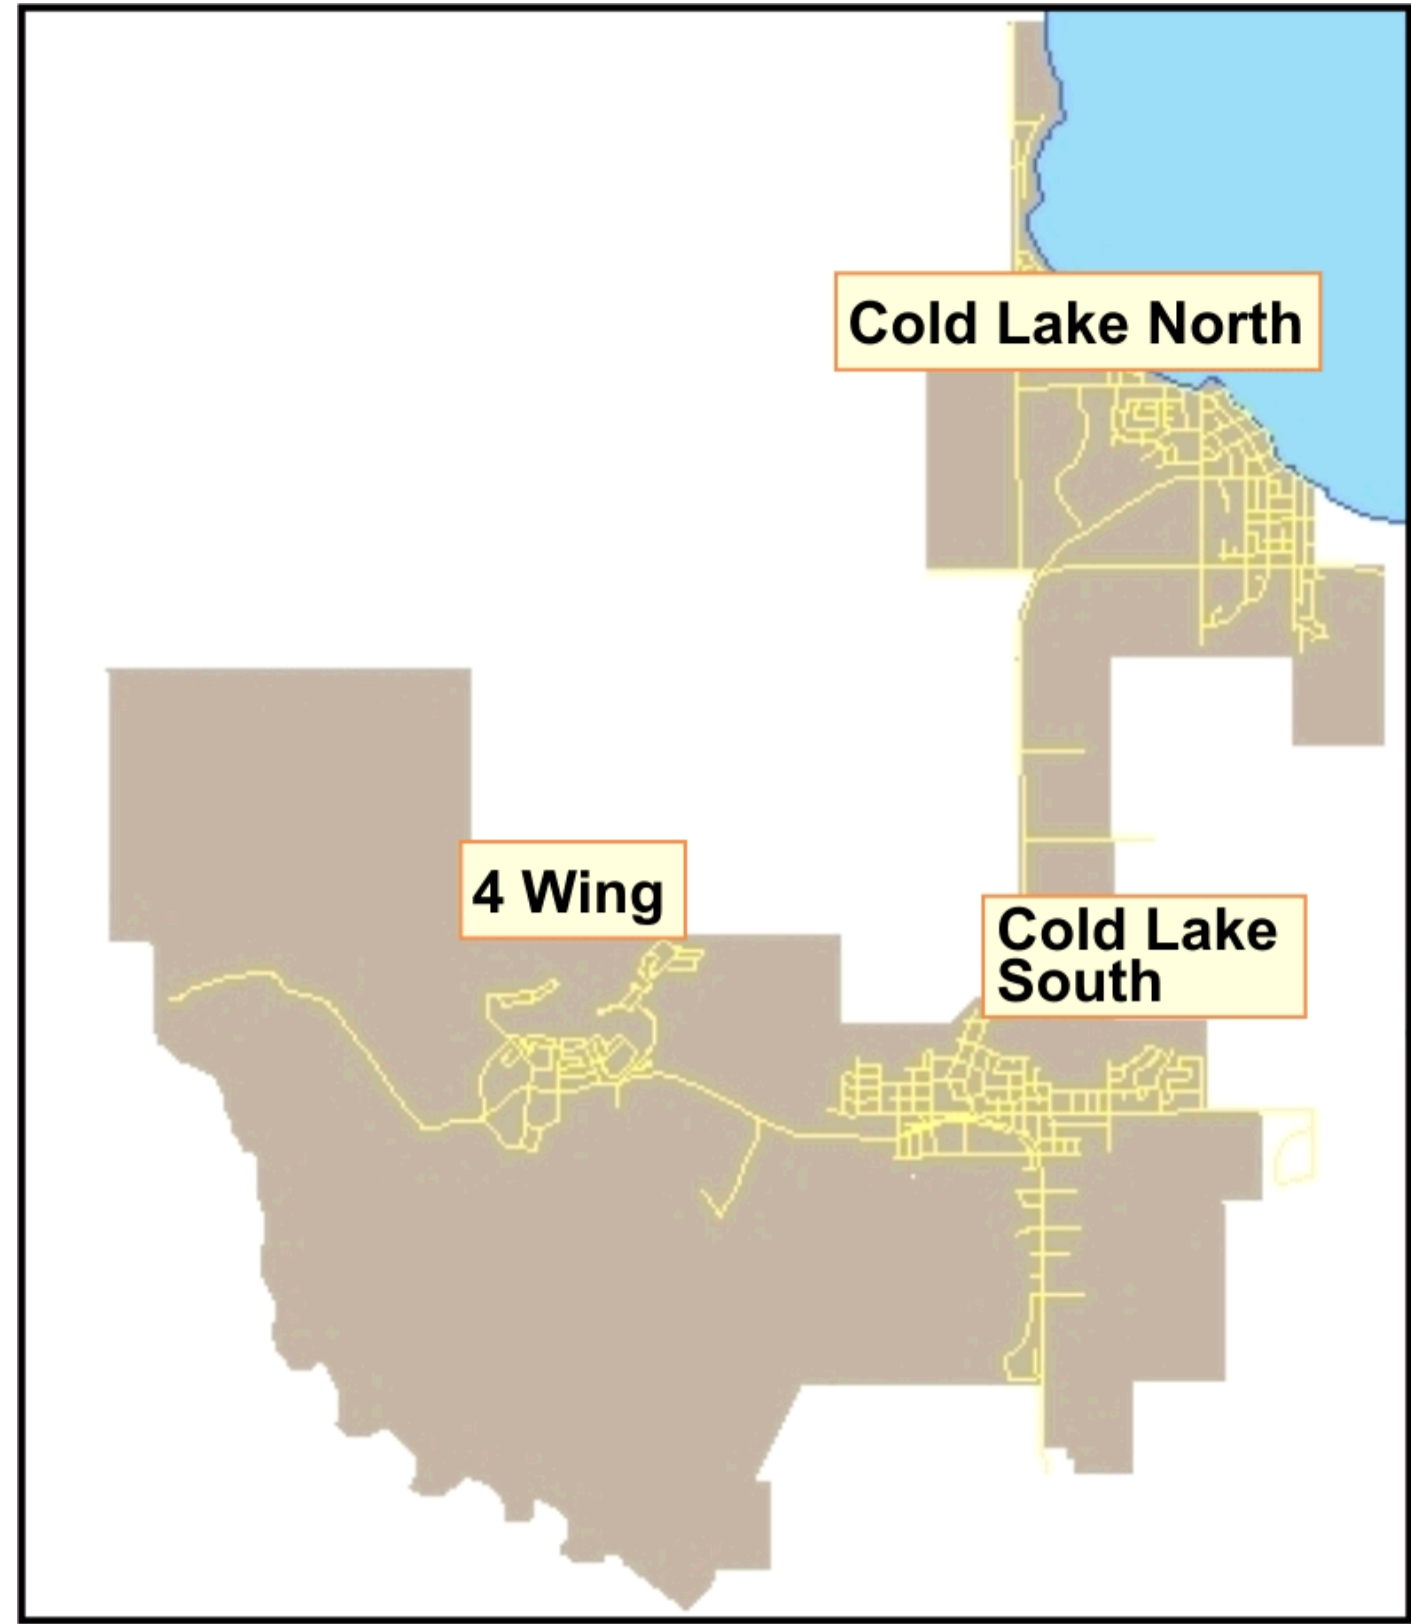

Cold Lake South Address Map