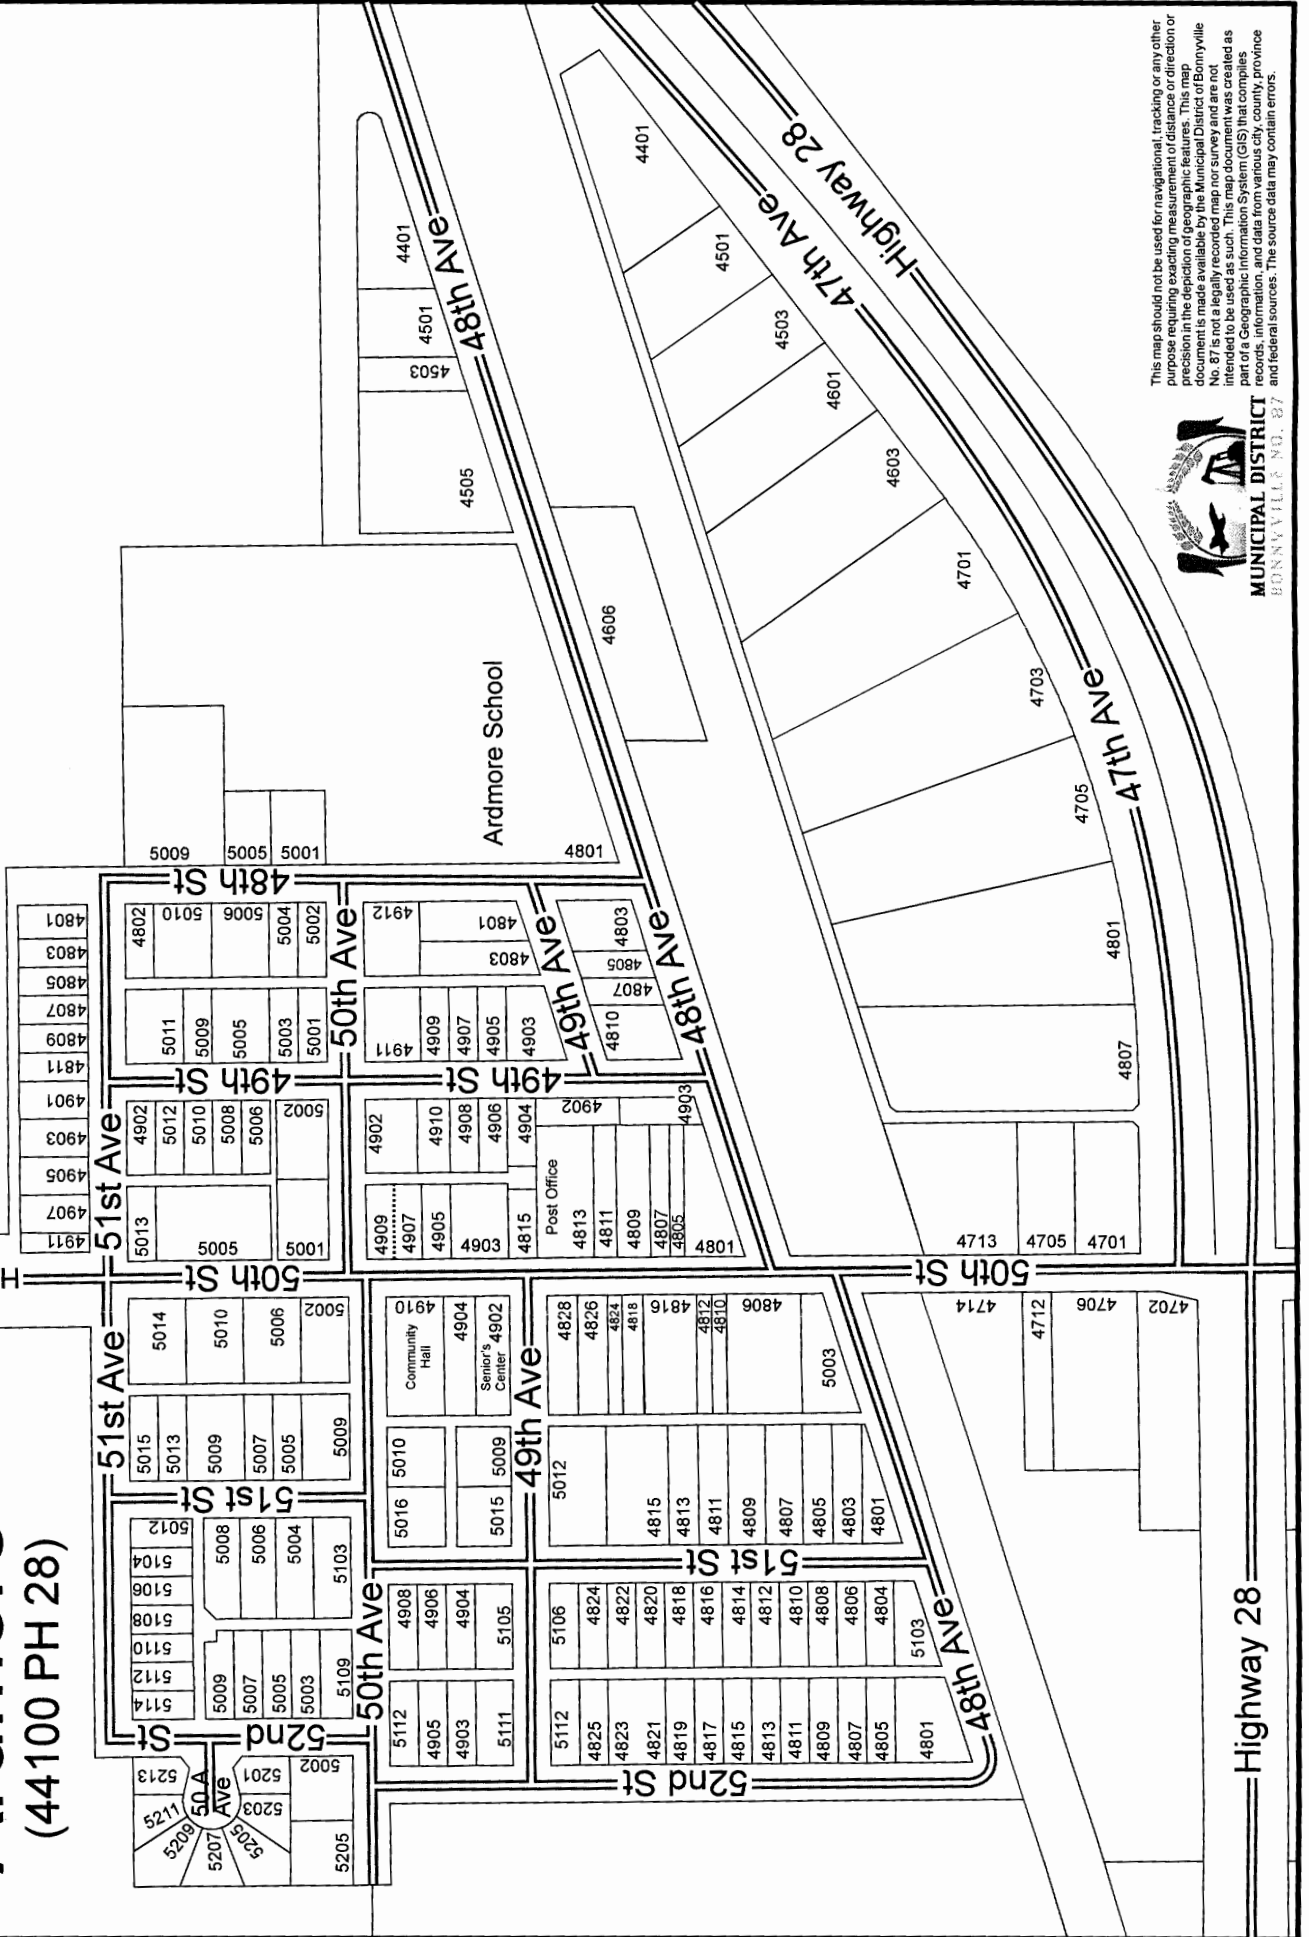

Hamlet of Ardmore

(44100 PH 28)

5104 House Number
== Roads

Golf Course

Highway 28